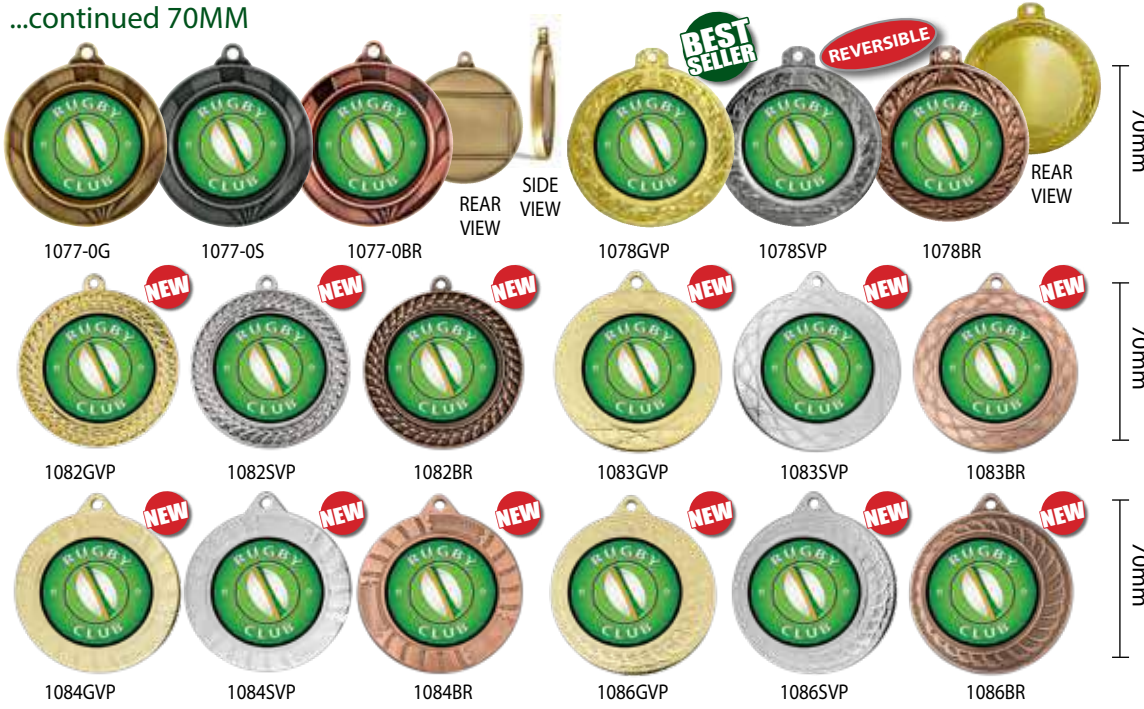

AVAILABLE IN 16 COLOURS.
PLEASE REFER TO ALL SPORTS CATALOGUE.

ARIANNA

5 SIZES

- 170mm 245GR-1
- 197mm 245GR-2
- 222mm 245GR-3
- 247mm 245GR-4
- 272mm 245GR-5

AVAILABLE IN 16 COLOURS.
PLEASE REFER TO ALL SPORTS CATALOGUE.

RUGBY MEDALS - 50MM

SUNRISE SERIES

GLOBAL SERIES

SHOOTING STAR SERIES

SOUTHERN CROSS SERIES

50MM RUGBY MEDALS

FALCON SERIES

70MM SUPER HEAVY WEIGHT

50MM GENERIC

RUGBY

MEDALS - 50MM

...continued GENERIC

MEDALS - 66MM

SHIELD MEDALS - 80 X 70MM

SPORTING VALUES
INSCRIBED WITH:
RESPECT • COURAGE
HONOR • FRIENDSHIP
PASSION • VICTORY
FAIR PLAY • EFFORT

RUGBY MEDALS

...continued 70MM

MEDALS - 90MM

GENERIC PIN - 38MM

MAGIC MEDAL CASES

Transparent membrane secures medal in place suspending it within the frame of the box.

MEDAL CASES

1408RB

1408BK